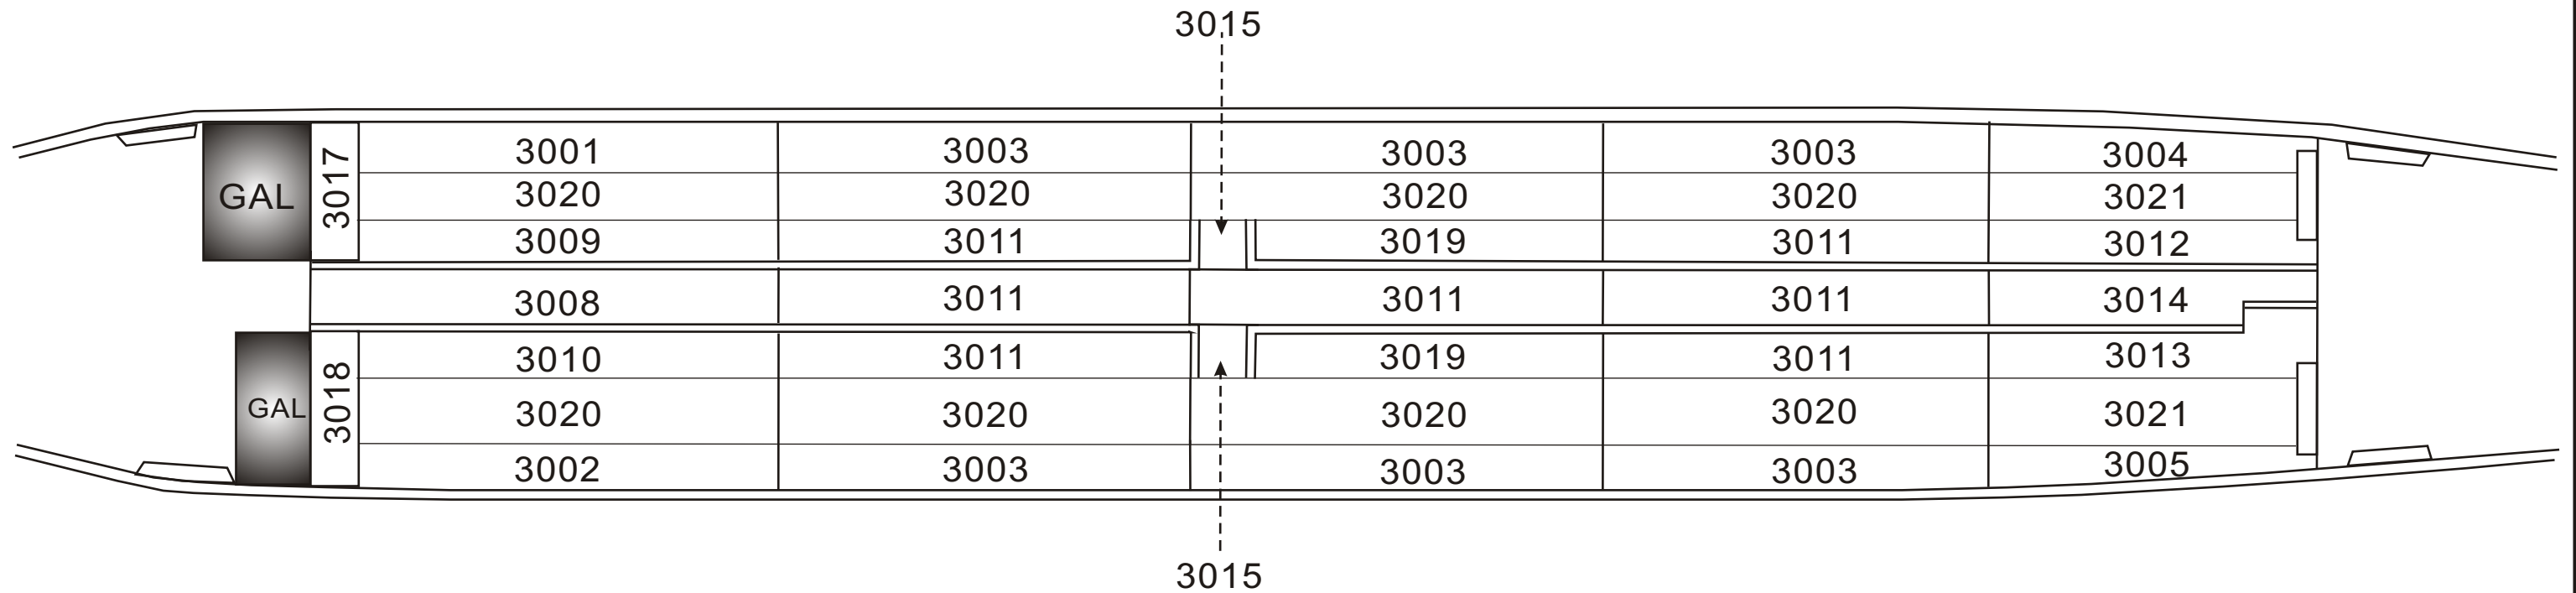

REVISIONS			
Rev	Descriptions	Date	Approved

 CARPET P/N AC7233-H9610	Carpet Kit # XXSS737-700				SER-MAT CORP. 3104 S Andrews Ave Ft Lauderdale, FL 33316 (954) 525-1417 B. Lidsky	
	Aisle Kit # XXAK737-700		Customer's Name Here Carpet Interior Arrangement B737-700 A/CN750			
	Drawn by Drafter	Date 08/12/08	Size B	No Scale	Drawing # XX B737-700	REV
	Approved by Drafter	Date 08/12/08	Scale None	FILE: XX B737-700	Sheet 1 of 1	